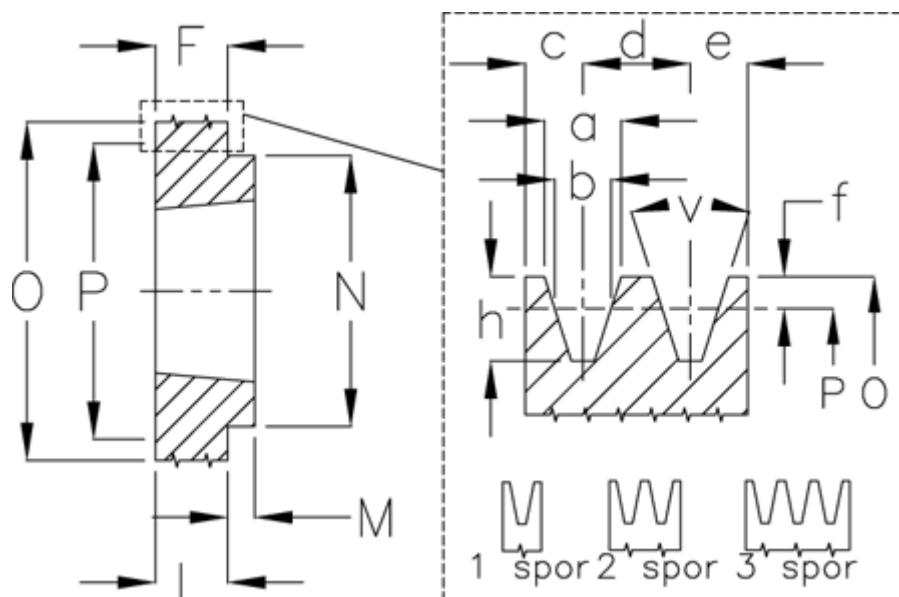

Article number: 604110011801

Description: V-belt pulley SPA 118/1 TL1610

Measures

a	= 12.7	For bush	= 1610	P	= 118
b	= 11.0	h	= 13.8	Type	= SPA
Bush ζ max	= 42	J	= -	v	= 34 grader
c	= 10.0	L	= 25		
d	= 15.0	m	= 5		
e	= 10.0	N	= 92		
f	= 2.8	Number of ribs	= 1		
F	= 20	O	= 123.5		